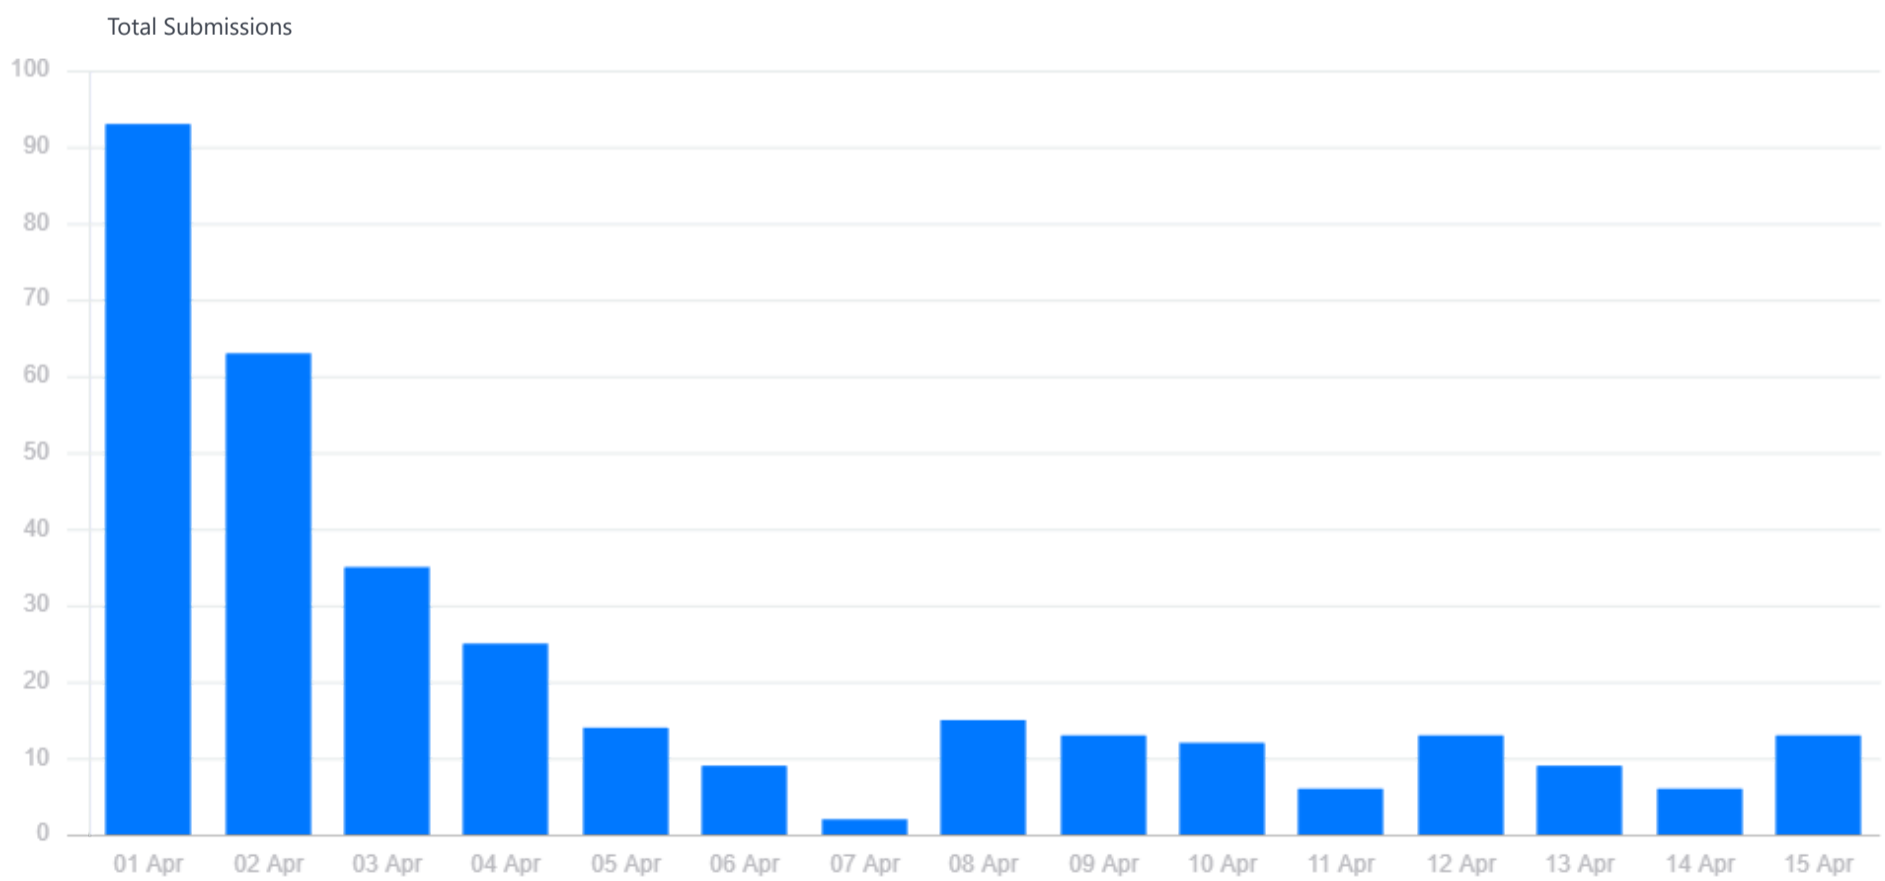

📈 Applications Overview (per day)

Total Submissions 328

📅 As on Sun, 21 Apr 2024